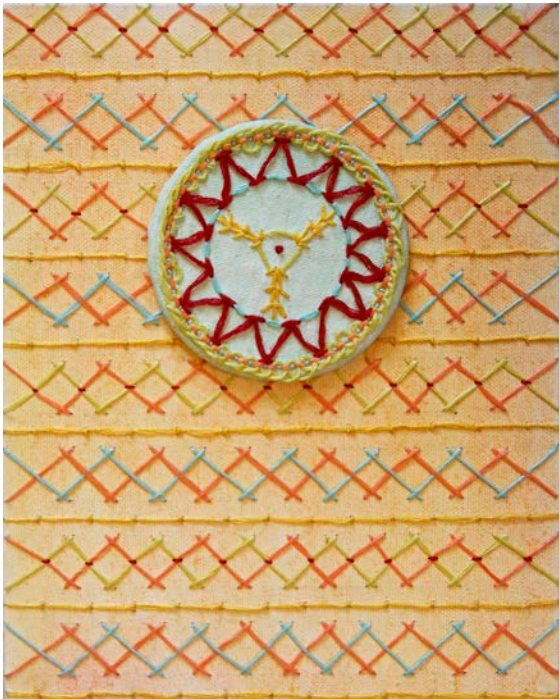

Traditionally hand marbled acrylic paint transferred onto paper, digitally cleaned, digitally printed on silk.

36 x 36 inches each

Najin, Fatu, Sudan
Traces Collection

Hand cut and layered bristol paper.

12 x 12 inches each

Genuine: A Self Portrait

Acrylic, canvas, embroidery floss on stretched canvas.
8 x 10 inches

A part of the SCAD Permanent Collection

Small
square tiles
with geometric patterns
and colors

From left to right, top to bottom:

*Creative, Perfectionistic, Sassy, Uncertain,
Honest, Caring, Dedicated.*

Pomogisebe

Graphite on paper

17" x 14"

Hunter

Graphite on paper

6" x 8"