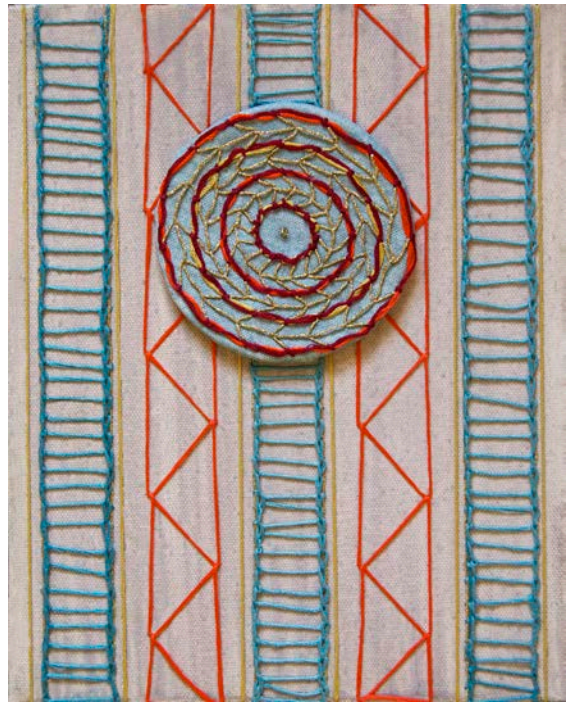

Traditionally hand marbled acrylic paint transferred onto paper, digitally cleaned, digitally printed on silk.

36 x 36 inches each

Najin, Fatu, Sudan
Traces Collection

Hand cut and layered bristol paper.

12 x 12 inches each

Genuine: A Self Portrait

Acrylic, canvas, embroidery floss on stretched canvas.
8 x 10 inches

A part of the SCAD Permanent Collection

Small
square tiles
with geometric patterns
and colors

From left to right, top to bottom:

*Creative, Perfectionistic, Sassy, Uncertain,
Honest, Caring, Dedicated.*

Pomogisebe

Graphite on paper

17" x 14"

Hunter

Graphite on paper

6" x 8"