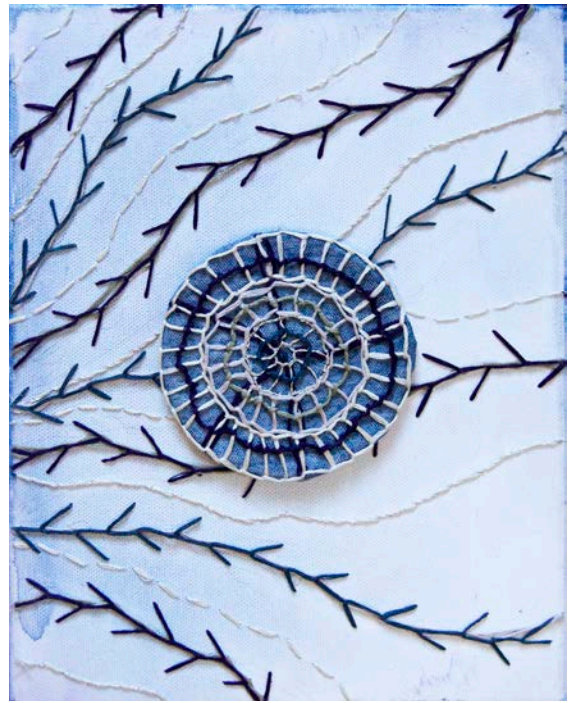

Traditionally hand marbled acrylic paint transferred onto paper, digitally cleaned, digitally printed on silk.

36 x 36 inches each

Najin, Fatu, Sudan
Traces Collection

Hand cut and layered bristol paper.

12 x 12 inches each

Genuine: A Self Portrait

Acrylic, canvas, embroidery floss on stretched canvas.
8 x 10 inches

A part of the SCAD Permanent Collection

Small
square tiles
with geometric patterns
and colors

From left to right, top to bottom:

*Creative, Perfectionistic, Sassy, Uncertain,
Honest, Caring, Dedicated.*

Pomogisebe

Graphite on paper

17" x 14"

Hunter

Graphite on paper

6" x 8"