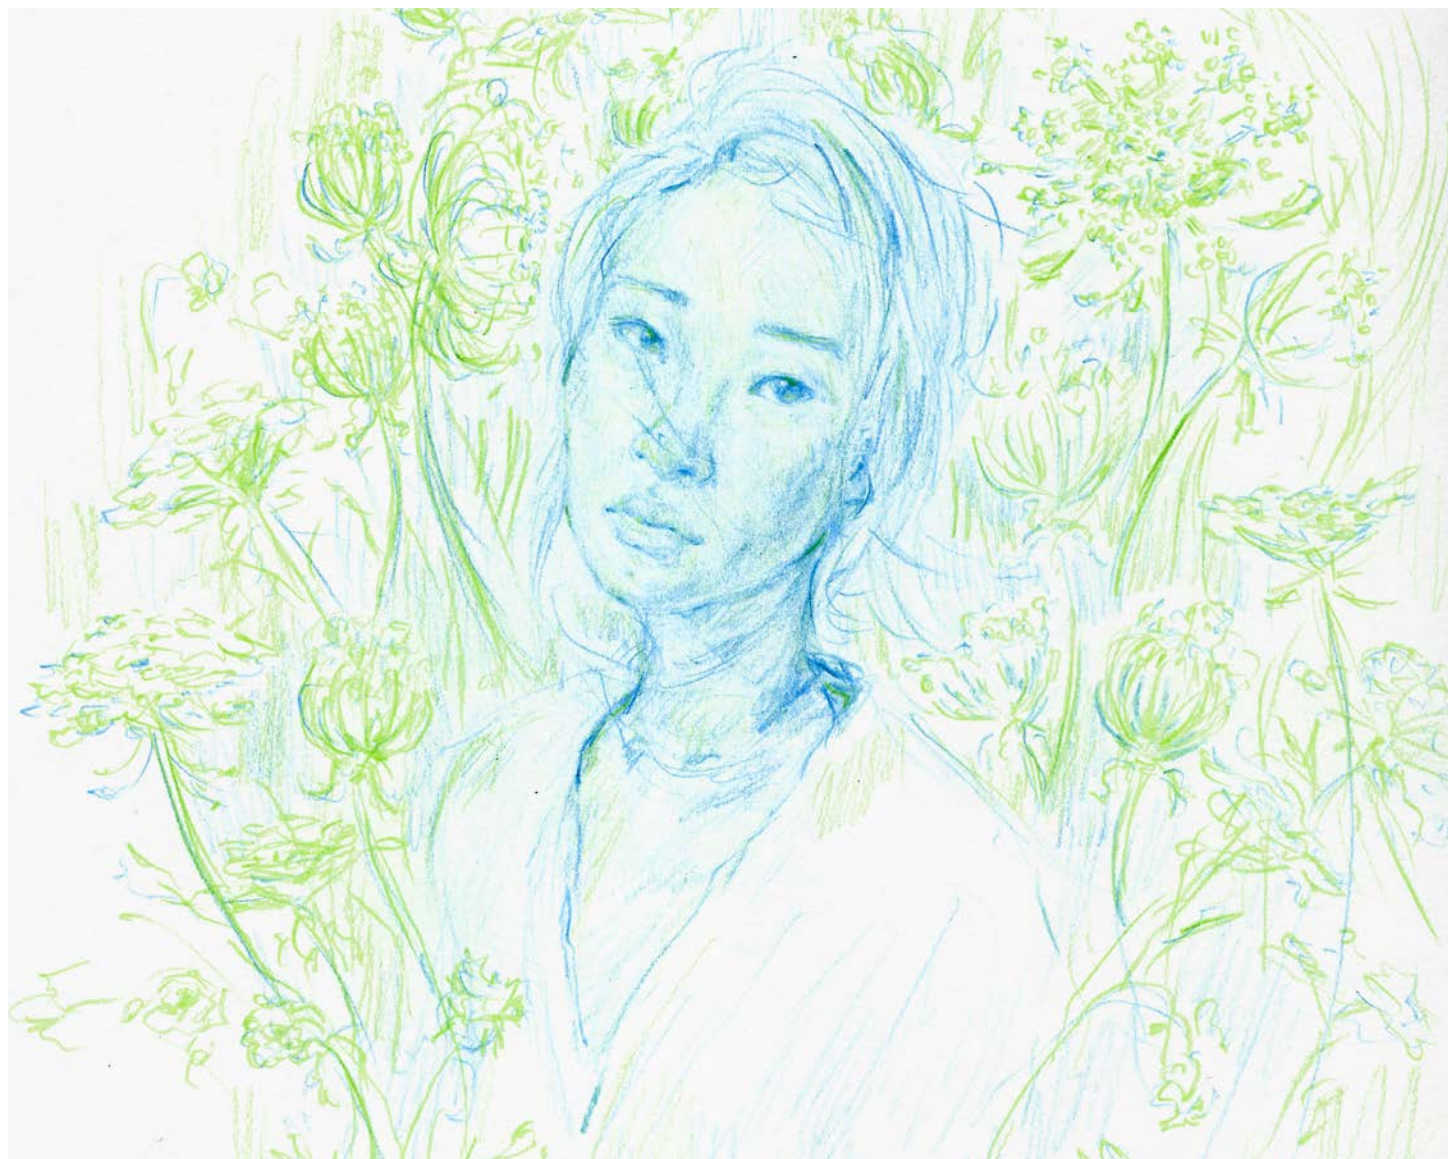

Sanctuary (detail)

Colored pencil on paper

6" x 8"