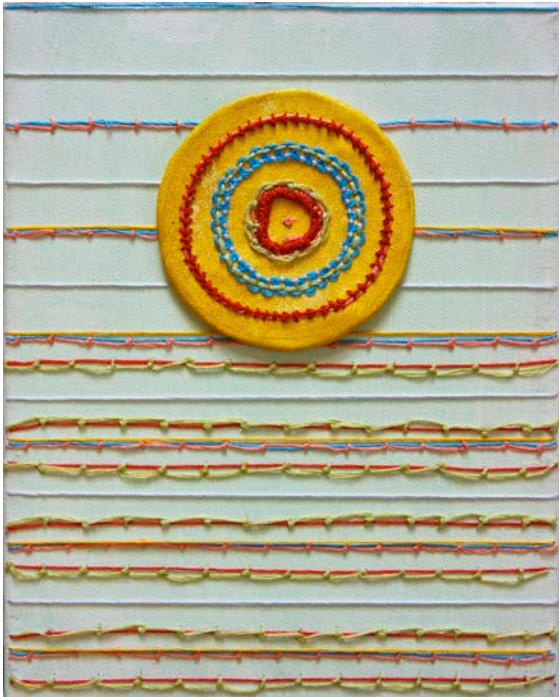

Traditionally hand marbled acrylic paint transferred onto paper, digitally cleaned, digitally printed on silk.

36 x 36 inches each

Najin, Fatu, Sudan
Traces Collection

Hand cut and layered bristol paper.

12 x 12 inches each

Genuine: A Self Portrait

Acrylic, canvas, embroidery floss on stretched canvas.
8 x 10 inches

A part of the SCAD Permanent Collection

Small
square tiles
with geometric patterns
and colors