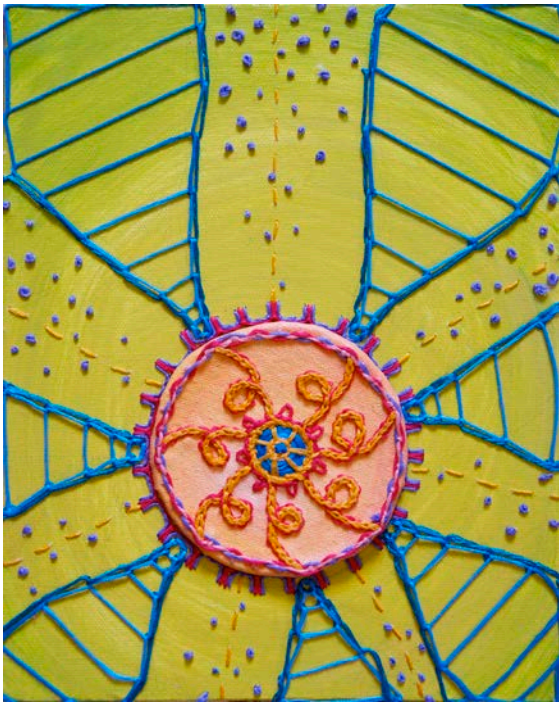

Traditionally hand marbled acrylic paint transferred onto paper, digitally cleaned, digitally printed on silk.

36 x 36 inches each

Najin, Fatu, Sudan
Traces Collection

Hand cut and layered bristol paper.

12 x 12 inches each

Genuine: A Self Portrait

Acrylic, canvas, embroidery floss on stretched canvas.
8 x 10 inches

A part of the SCAD Permanent Collection

Small
square tiles
with geometric patterns
and colors