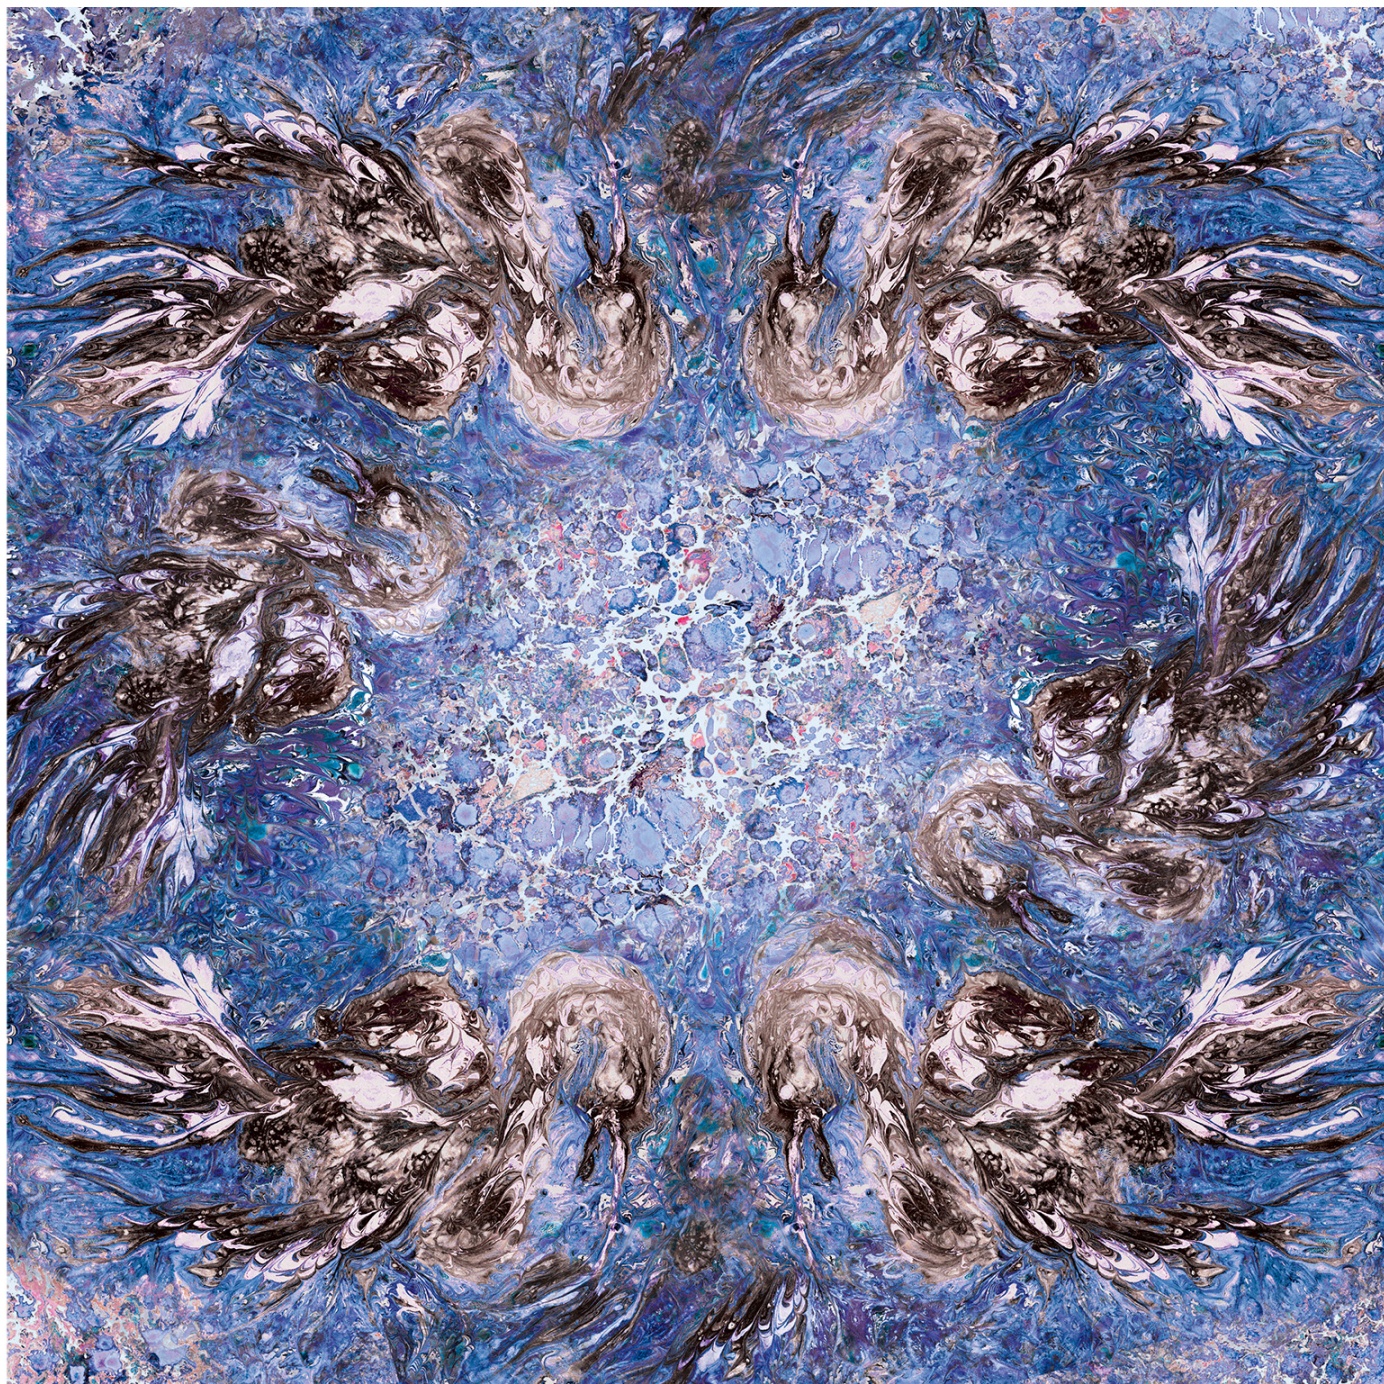

Traditionally hand marbled acrylic paint transferred onto paper, digitally cleaned, digitally printed on silk.

36 x 36 inches each

Najin, Fatu, Sudan
Traces Collection

Hand cut and layered bristol paper.