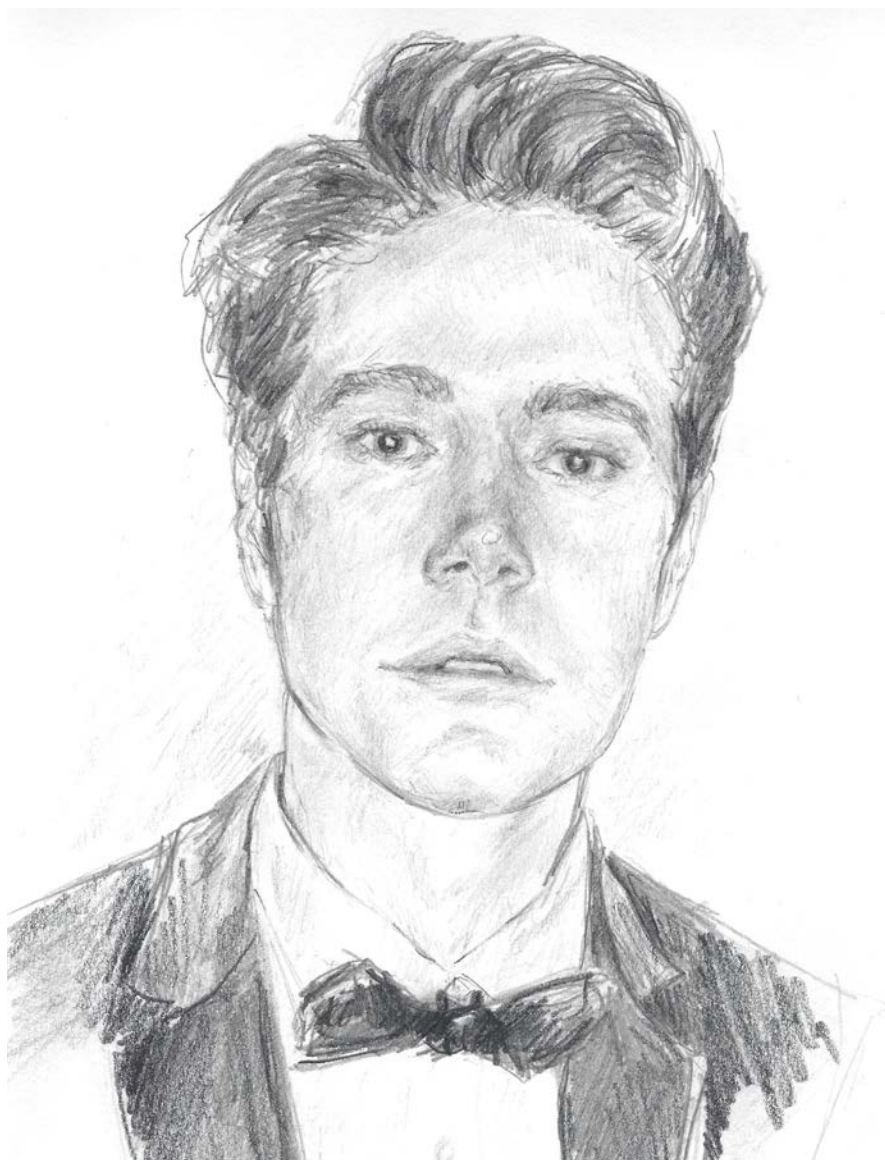

12 x 12 inches each

Genuine: A Self Portrait

Acrylic, canvas, embroidery floss on stretched canvas.
8 x 10 inches

A part of the SCAD Permanent Collection

Small
square tiles
with geometric patterns
and colors

From left to right, top to bottom:

*Creative, Perfectionistic, Sassy, Uncertain,
Honest, Caring, Dedicated.*

Pomogisebe

Graphite on paper

17" x 14"

Hunter

Graphite on paper

6" x 8"